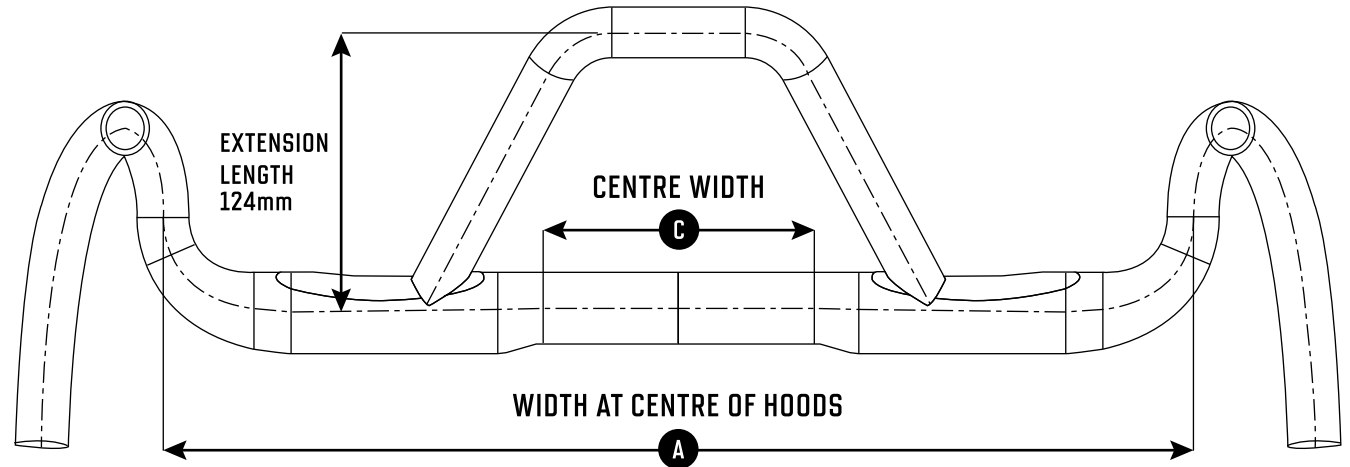

HANDLEBARS

MODEL: AERO GRAVEL ALLOY

FEATURES:

INTEGRATED AERO ADD-ON

PROVIDES EXTRA HAND POSITIONS

IDEAL FOR GRAVEL BIKES / TOURING / ADVENTURE

ALLOY 6061-T6 MATERIAL

ERGO TOP PROFILE FOR COMFORT

MODERATE 25 DEGREE FLARE ANGLE

AVAILABLE IN 42, 44, 46cm SIZES

BAR WIDTH	A	B	C
42cm	420mm	510mm	120mm
44cm	440mm	530mm	120mm
46cm	460mm	550mm	120mm