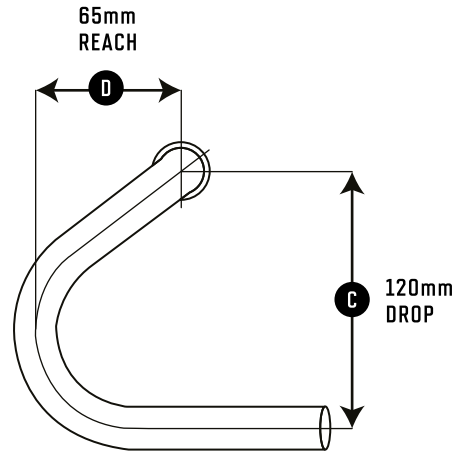

HANDLEBARS

MODEL: SUPA-WIDE GRVL

FEATURES:

HEAT-TREATED ALLOY

ADDED WIDTH

31.8mm BAR BORE

120mm DROP

65mm REACH

20 DEGREE FLARE

120mm CLAMP SECTION

SIZE	A	B	C	D	E
M	650mm	540mm	120mm	65mm	120mm
L	700mm	590mm	120mm	65mm	120mm
XL	750mm	640mm	120mm	65mm	120mm