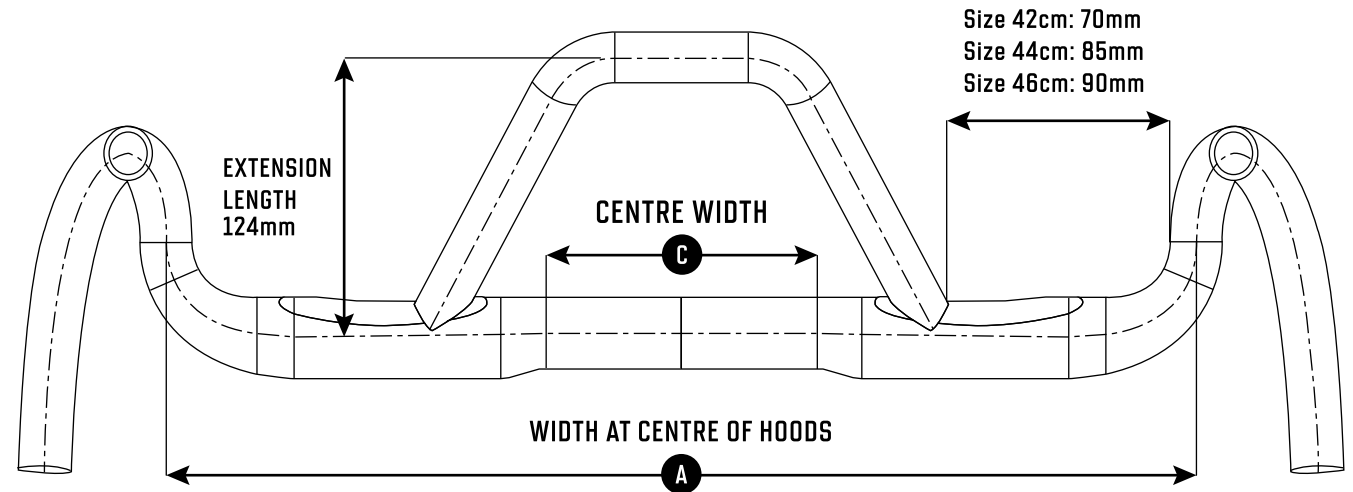

HANDLEBARS

MODEL: AERO GRAVEL ALLOY

FEATURES:

INTEGRATED AERO ADD-ON

PROVIDES EXTRA HAND POSITIONS

IDEAL FOR GRAVEL BIKES / TOURING / ADVENTURE

ALLOY 6061-T6 MATERIAL

ERGO TOP PROFILE FOR COMFORT

MODERATE 25 DEGREE FLARE ANGLE

AVAILABLE IN 42, 44, 46cm SIZES

BAR WIDTH	A	B	C
42cm	420mm	510mm	120mm
44cm	440mm	530mm	120mm
46cm	460mm	550mm	120mm